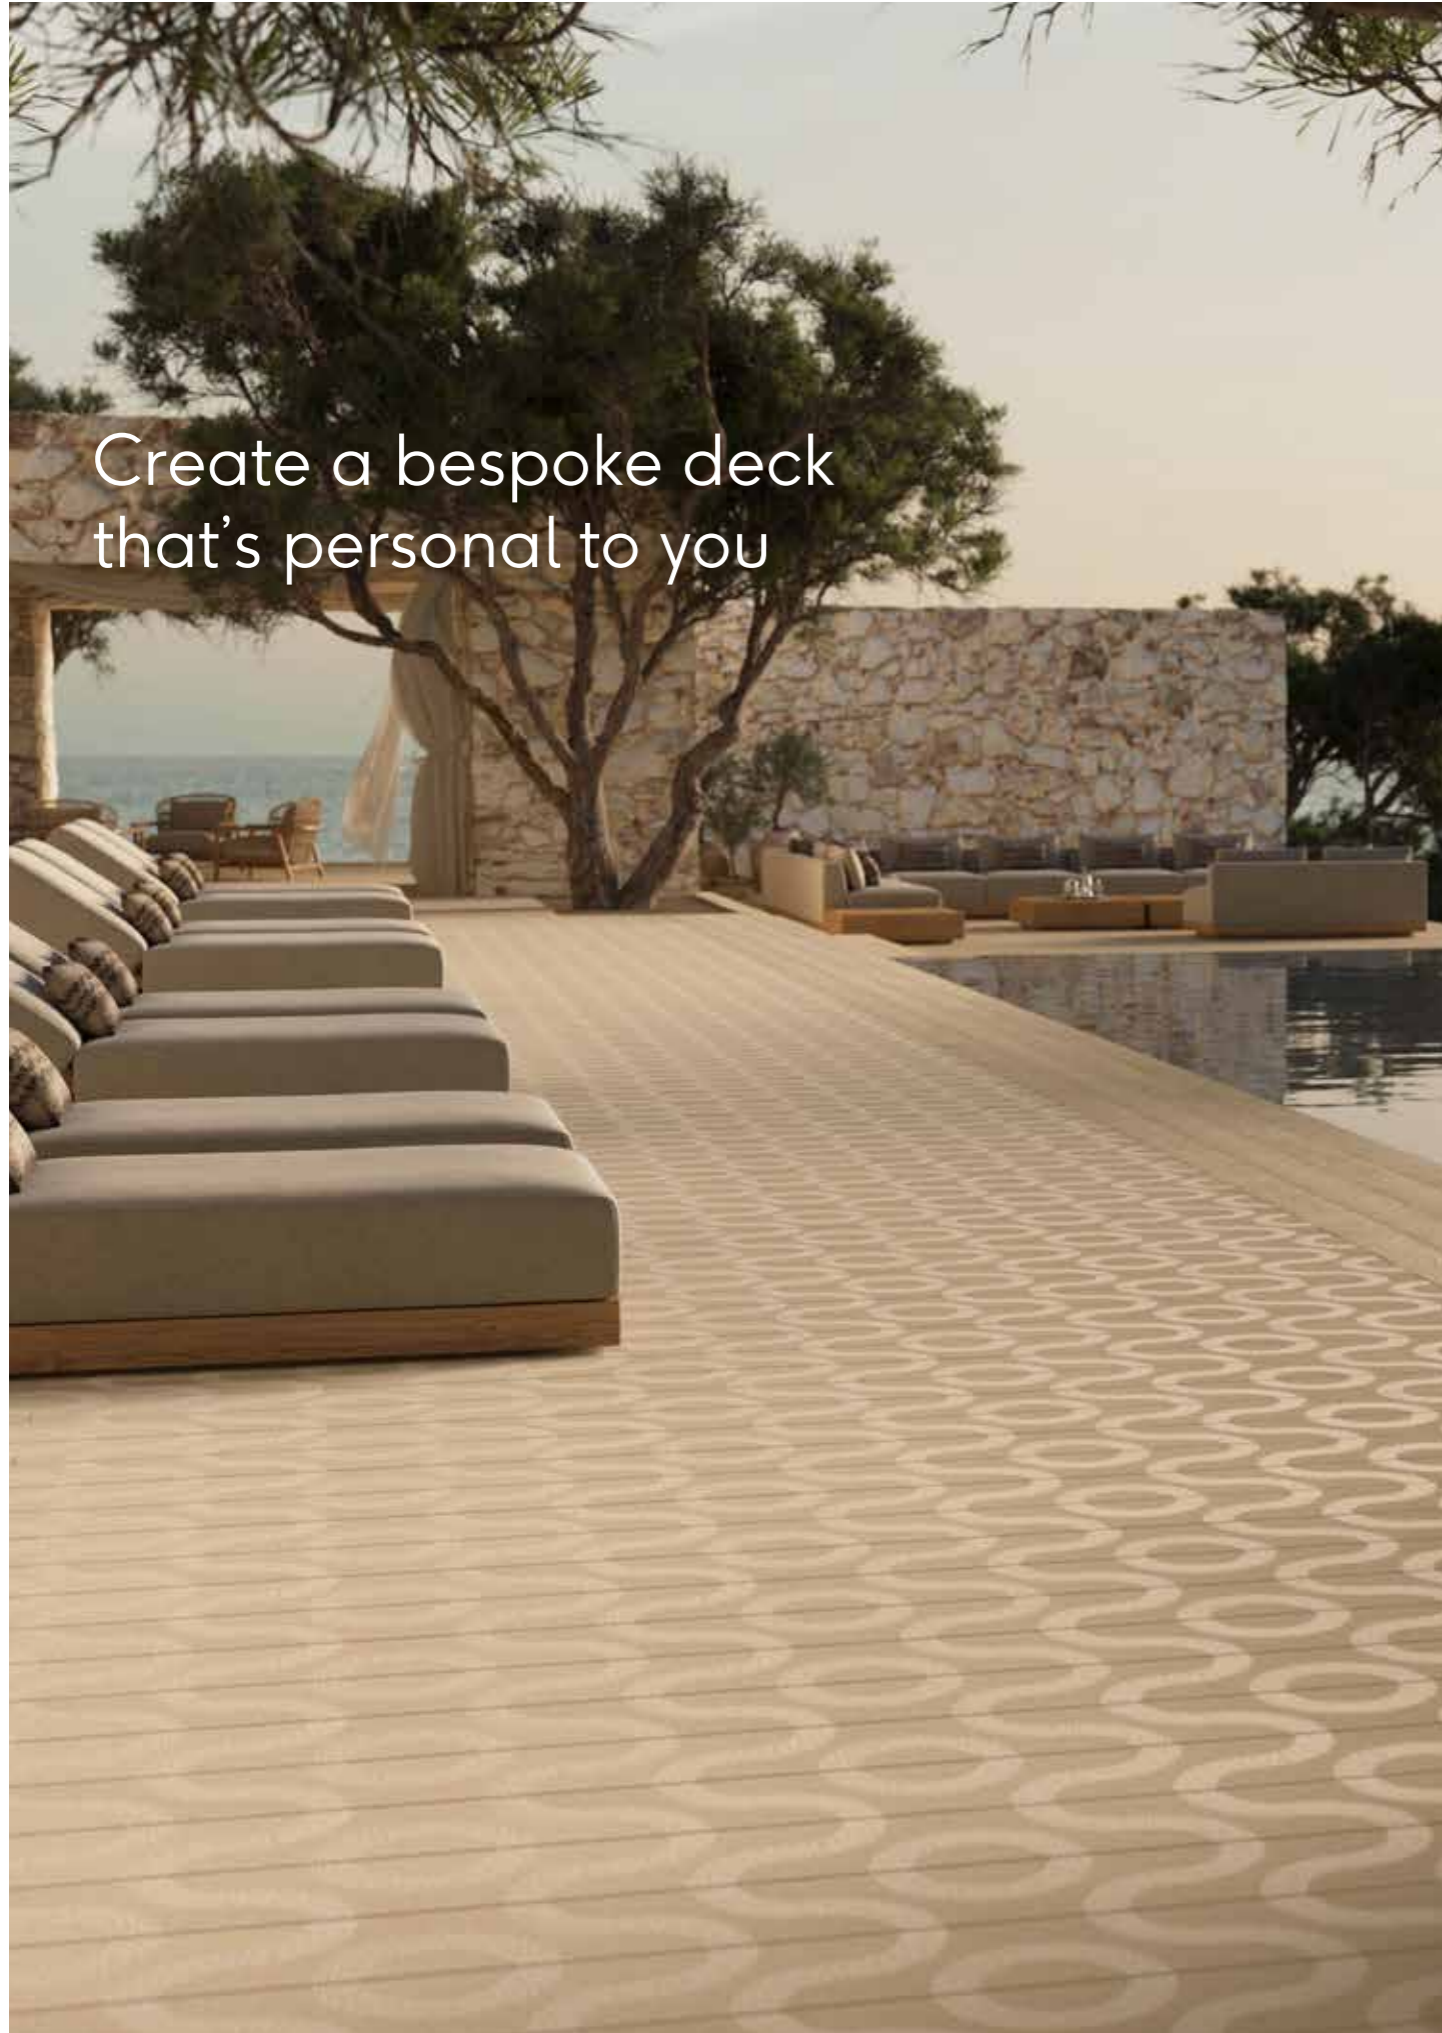

Create a bespoke deck
that's personal to you

- 1 DISCOVER MILLBOARD
- 2 THE MILLBOARD DIFFERENCE
- 3 WEATHERED OAK
- 4 ENHANCED GRAIN
- 5 LASTA-GRIP
- **6 MODELLO CONTOUR**
- 7 MODELLO LINEAR
- 8 DESIGNED FOR VERSATILITY
- 9 COMPLETING THE LOOK
- 10 SUBFRAMES
- 11 SHADOW LINE+
- 12 BOARD & BATTEN+
- 13 DÉCOR
- 14 FINISHING TOUCHES
- 15 NEXT STEPS

MODELLO CONTOUR

ORGANIC FLOW | 10 COLOURS

Drawing from the graceful arcs of nature, the Contour pattern introduces a soft and organic flow to decking design.

Inspired by movement and fluidity the Contour pattern excels in zonal areas, feature inlays, or as a striking centrepiece for a full deck. Its distinctive curvature adds a sense of depth and artistry, making your outdoor environment truly one of a kind.

Achieve endless possibilities from a single board.